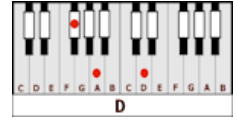

RUN TO YOU – Bryan Adams (Em)

CAPO 2ND FRET

GUITAR / KEYBOARD CHORDS:

Em7 = o20000

F#m7

G = 320003

A

D = xx0232

E

A = xo222o

B

C = x32o1o

D

Em = o22000

F#m

Bm7 = 224232

C#m7

E = o22100

F#

INTRO: Em7/F#m7 G/A A/B Em7/F#m7 G/A D/E X2

Em/F#m G/A A/B Em/F#m G/A D/E

She says her love for me .. could never die

Em/F#m G/A A/B Em/F#m G/A D/E

But that'd change if she ever found out about you and I

Em/F#m G/A D/E

Oh, but her love is cold

Em/F#m G/A D/E

It wouldn't hurt her if she didn't know, 'cause

C/D

D/E

Bm7/C#m7

PRE-CHORUS: When it gets too much .. I need to feel your touch

Em/F#m G/A D/E A/B

CHORUS: I'm gonna run to you

Em/F#m G/A D/E A/B

I'm gonna run to you

Em/F#m G/A D/E A/B

'Cause when the feeling's right, I'm gonna run all night

Em/F#m G/A D/E

I'm gonna run to you

INTERLUDE: Em7/F#m7 G/A A/B Em7/F#m7 G/A D/E

Em/F#m G/A A/B Em/F#m G/A D/E

She's got a heart of gold, she'd never let me down

Em/F#m G/A A/B Em/F#m G/A D/E

But you're the one that always turns me on, you keep me coming round

Em/F#m G/A D/E

I know her love is true

Em/F#m G/A D/E

But it's so damn easy making love to you