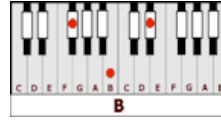

RUN TO YOU – Bryan Adams (Em)

CAPO 2ND FRET

GUITAR / KEYBOARD CHORDS:

Em7 = o20000

F#m7

G = 320003

A

D = xx0232

E

A = xo222o

B

C = x32o1o

D

Em = o22000

F#m

Bm7 = 224232

C#m7

E = o22100

F#

INTRO: Em7/F#m7 G/A A/B Em7/F#m7 G/A D/E X2

Em/F#m G/A A/B Em/F#m G/A D/E

She says her love for me .. could never die

Em/F#m G/A A/B Em/F#m G/A D/E

But that'd change if she ever found out about you and I

Em/F#m G/A D/E

Oh, but her love is cold

Em/F#m G/A D/E

It wouldn't hurt her if she didn't know, 'cause

C/D

D/E

Bm7/C#m7

PRE-CHORUS: When it gets too much .. I need to feel your touch

Em/F#m G/A D/E A/B

CHORUS: I'm gonna run to you

Em/F#m G/A D/E A/B

I'm gonna run to you

Em/F#m G/A D/E A/B

'Cause when the feeling's right, I'm gonna run all night

Em/F#m G/A D/E

I'm gonna run to you

INTERLUDE: Em7/F#m7 G/A A/B Em7/F#m7 G/A D/E

Em/F#m G/A A/B Em/F#m G/A D/E

She's got a heart of gold, she'd never let me down

Em/F#m G/A A/B Em/F#m G/A D/E

But you're the one that always turns me on, you keep me coming round

Em/F#m G/A D/E

I know her love is true

Em/F#m G/A D/E

But it's so damn easy making love to you