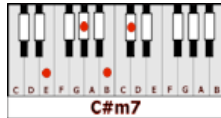

RUN TO YOU – Bryan Adams (Em)

CAPO 2ND FRET

GUITAR / KEYBOARD CHORDS:

Em7 = o20000

F#m7

G = 320003

A

D = xx0232

E

A = xo222o

B

C = x32o1o

D

Em = o22000

F#m

Bm7 = 224232

C#m7

E = o22100

F#

INTRO: Em7/F#m7 G/A A/B Em7/F#m7 G/A D/E X2

Em/F#m G/A A/B Em/F#m G/A D/E

She says her love for me .. could never die

Em/F#m G/A A/B Em/F#m G/A D/E

But that'd change if she ever found out about you and I

BRIDGE: **Em/F#m** **G/A** **D/E** **A/B** **Em/F#m** **G/A** **D/E** **A/B**
Ohhhhh..

Em/F#m **G/A** **D/E** **A/B**
ENDING CHORUS: I'm gonna run to you.. Yeah
Em/F#m **G/A** **D/E** **A/B**
I'm gonna run to you
Em/F#m **G/A** **D/E** **A/B**
'Cause when the feeling's right I'm gonna stay all night
Em/F#m **G/A** **D/E** **A/B**
I'm gonna run to you.. Ohh
Em/F#m **G/A** **D/E** **A/B**
I'm gonna run to you.. Yeah
Em/F#m **G/A** **D/E** **A/B**
When the feeling's right I'm gonna stay all night