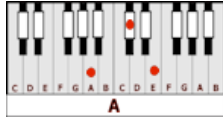

RUN TO YOU – Bryan Adams (Em)

CAPO 2ND FRET

GUITAR / KEYBOARD CHORDS:

Em7 = o20000

F#m7

G = 320003

A

D = xx0232

C#m7

E = o22100

F#

INTRO: Em7/F#m7 G/A A/B Em7/F#m7 G/A D/E X2

Em/F#m G/A A/B Em/F#m G/A D/E

She says her love for me .. could never die

Em/F#m G/A A/B Em/F#m G/A D/E

But that'd change if she ever found out about you and I

Em/F#m G/A D/E

I know her love is true

Em/F#m G/A D/E

But it's so damn easy making love to you

C/D **D/E** **Bm7/C#m7**
PRE-CHORUS: I got my mind made up .. I need to feel your touch

Em/F#m **G/A** **D/E** **A/B**
CHORUS: I'm gonna run to you.. Yeah
Em/F#m **G/A** **D/E** **A/B**
I'm gonna run to you
Em/F#m **G/A** **D/E** **A/B**
'Cause when the feeling's right, I'm gonna stay all night
Em/F#m **G/A** **D/E** **A/B**
I'm gonna run to you.. Yeah

BRIDGE: **Em/F#m** **G/A** **D/E** **A/B** **Em/F#m** **G/A** **D/E** **A/B**
Ohhhhh..

Em/F#m **G/A** **D/E** **A/B**
ENDING CHORUS: I'm gonna run to you.. Yeah
Em/F#m **G/A** **D/E** **A/B**
I'm gonna run to you
Em/F#m **G/A** **D/E** **A/B**
'Cause when the feeling's right I'm gonna stay all night
Em/F#m **G/A** **D/E** **A/B**
I'm gonna run to you.. Ohh
Em/F#m **G/A** **D/E** **A/B**
I'm gonna run to you.. Yeah
Em/F#m **G/A** **D/E** **A/B**
When the feeling's right I'm gonna stay all night