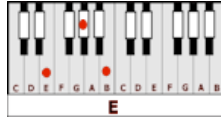

RUN TO YOU – Bryan Adams (Em)

CAPO 2ND FRET

GUITAR / KEYBOARD CHORDS:

Em7 = o20000

F#m7

G = 320003

A

D = xx0232

E

A = xo222o

B

C = x32o1o

D

Em = o22000

F#m

Bm7 = 224232

C#m7

E = o22100

F#

INTRO: Em7/F#m7 G/A A/B Em7/F#m7 G/A D/E X2

Em/F#m G/A A/B Em/F#m G/A D/E

She says her love for me .. could never die

Em/F#m G/A A/B Em/F#m G/A D/E

But that'd change if she ever found out about you and I

Em/F#m G/A D/E

Oh, but her love is cold

Em/F#m G/A D/E

It wouldn't hurt her if she didn't know, 'cause

C/D

D/E

Bm7/C#m7

PRE-CHORUS: When it gets too much .. I need to feel your touch

Em/F#m G/A D/E A/B

CHORUS: I'm gonna run to you

Em/F#m G/A D/E A/B

I'm gonna run to you

Em/F#m G/A D/E A/B

'Cause when the feeling's right, I'm gonna run all night

Em/F#m G/A D/E

I'm gonna run to you

INTERLUDE: Em7/F#m7 G/A A/B Em7/F#m7 G/A D/E

Em/F#m G/A A/B Em/F#m G/A D/E

She's got a heart of gold, she'd never let me down

Em/F#m G/A A/B Em/F#m G/A D/E

But you're the one that always turns me on, you keep me coming round

Em/F#m G/A D/E

I know her love is true

Em/F#m G/A D/E

But it's so damn easy making love to you