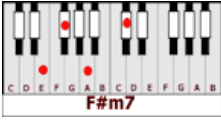

RUN TO YOU – Bryan Adams (Em)

CAPO 2ND FRET

GUITAR / KEYBOARD CHORDS:

Em7 = o20000

F#m7

G = 320003

A

D = xx0232

C#m7

E = o22100

F#

INTRO: Em7/F#m7 G/A A/B Em7/F#m7 G/A D/E X2

Em/F#m G/A A/B Em/F#m G/A D/E

She says her love for me .. could never die

Em/F#m G/A A/B Em/F#m G/A D/E

But that'd change if she ever found out about you and I

Em/F#m G/A D/E

I know her love is true

Em/F#m G/A D/E

But it's so damn easy making love to you

C/D **D/E** **Bm7/C#m7**
PRE-CHORUS: I got my mind made up .. I need to feel your touch

Em/F#m **G/A** **D/E** **A/B**
CHORUS: I'm gonna run to you.. Yeah
Em/F#m **G/A** **D/E** **A/B**
I'm gonna run to you
Em/F#m **G/A** **D/E** **A/B**
'Cause when the feeling's right, I'm gonna stay all night
Em/F#m **G/A** **D/E** **A/B**
I'm gonna run to you.. Yeah

BRIDGE: **Em/F#m** **G/A** **D/E** **A/B** **Em/F#m** **G/A** **D/E** **A/B**
Ohhhhh..

Em/F#m **G/A** **D/E** **A/B**
ENDING CHORUS: I'm gonna run to you.. Yeah
Em/F#m **G/A** **D/E** **A/B**
I'm gonna run to you
Em/F#m **G/A** **D/E** **A/B**
'Cause when the feeling's right I'm gonna stay all night
Em/F#m **G/A** **D/E** **A/B**
I'm gonna run to you.. Ohh
Em/F#m **G/A** **D/E** **A/B**
I'm gonna run to you.. Yeah
Em/F#m **G/A** **D/E** **A/B**
When the feeling's right I'm gonna stay all night